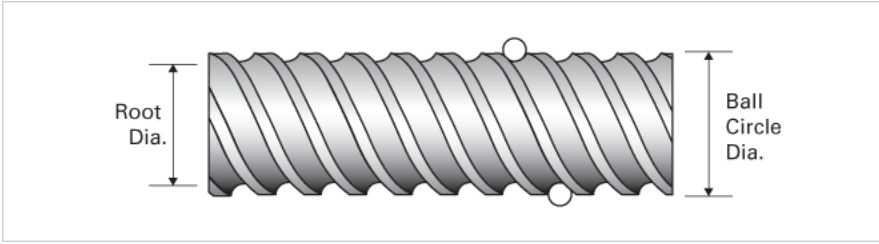

### Product Info

Screw Code	0631-1000 SRT RA
Precision	SRT
Screw Material	4150
Thread Direction	RH

### Details

Ball Circle Diameter [in]	0.631
Lead [in]	1.000
Root Diameter [in]	0.500
End Code for Types 1,2,3,5 [* Journals may show tracings of the thread]	12
End Code for Type 4 [* Journals may show tracings of the thread]	8

### Performance Specifications

Lead Accuracy +/- [in./ft.]	0.0040
-----------------------------	--------

### Part Numbers

2 ft. Part Number	SRT6124
4 ft. Part Number	SRT6148
6 ft. Part Number	SRT6172
8 ft. Part Number	
12 ft. Part Number	
16 ft. Part Number	
20 ft. Part Number	