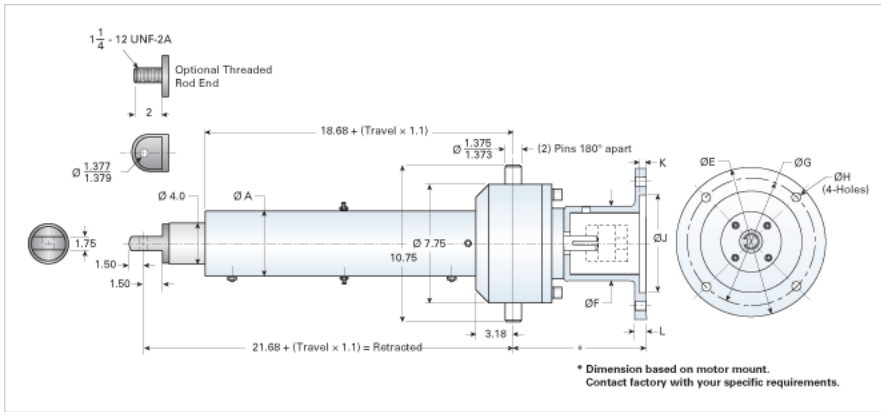

ActionJac ILAK-200 HL

Call 800-321-7800 or visit us online at www.nookindustries.com to configure and order your ActionJac ILAK-200 HL today!

Performance Specifications

Maximum Travel Rate [in/min]	1337
Dynamic Capacity [lb]	11000
Maximum Input Torque [in-lb]	1947

Dimensions

A	7.5
B	
C	
D	

Details

Ball Screw	2250-1000 SRT
Input Turns Per Inch Of Travel	1
Torque Per Lb. [in-lb]	0.177
Screw Lead [in]	1.000
Root Diameter [in]	1.850
Max Capacity [lb]	11000
Max HP [hp]	7.5
Gear Ratio	1:1

Weight

Basic Weight [lb]	194
Per Inch of Travel [lb]	3.06