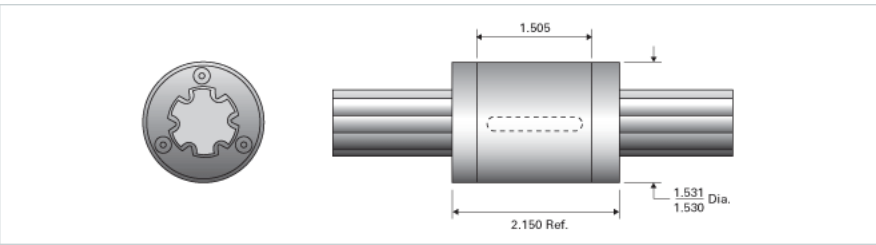

## PowerTorq 0625-6-0187 HPR8943

Call 800-321-7800 or visit us online at [www.nookindustries.com](http://www.nookindustries.com) to configure and order your PowerTorq 0625-6-0187 HPR8943 today!

<b>Inch Ball Spline Inner Race</b>	
<b>(Inch Ball Spline Inner Race(1))Product Info</b>	
Nominal Diameter [in]	0.625
<b>(Inch Ball Spline Inner Race(1))Details</b>	
Active Circuits	6
Root Diameter [in]	4.25
<b>(Inch Ball Spline Inner Race(1))Part Numbers</b>	
12 ft. Part Number	
2 ft. Part Number	
4 ft. Part Number	SRR7548
6 ft. Part Number	
8 ft. Part Number	
<b>(Inch Ball Spline Inner Race(1))Weight</b>	
Inner Race Weight [lb./ft.]	1.4
<b>Inch High Performance Ball Spline Outer Race</b>	
<b>(Inch High Performance Ball Spline Outer Race(2))Product Info</b>	
Part Number	HPR8943
Nominal Diameter [in]	0.625
<b>(Inch High Performance Ball Spline Outer Race(2))Details</b>	
Active Circuits	6
Nominal Ball Diameter [in]	0.188
Optional Keyway	1/4x1/8x1.125
Ball Return	Cast
Balls per Outer Race	120
<b>(Inch High Performance Ball Spline Outer Race(2))Weight</b>	
Outer Race Weight [lb]	0.98
<b>(Inch High Performance Ball Spline Outer Race(2))Performance Specifications</b>	
Dynamic Torque [in-lb]	1770
Static Torque [in-lb]	3540