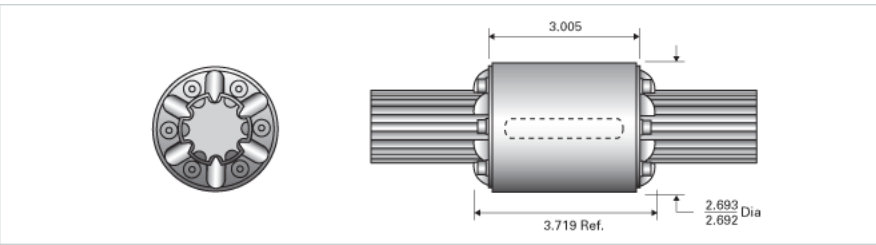

PowerTorq 1500-6-0250 SOR8945

Call 800-321-7800 or visit us online at www.nookindustries.com to configure and order your PowerTorq 1500-6-0250 SOR8945 today!

Inch Ball Spline Inner Race	
(Inch Ball Spline Inner Race(1))Product Info	
Nominal Diameter [in]	1.500
(Inch Ball Spline Inner Race(1))Details	
Active Circuits	6
Root Diameter [in]	1.25
(Inch Ball Spline Inner Race(1))Part Numbers	
12 ft. Part Number	SRR6388
2 ft. Part Number	
4 ft. Part Number	SRR6372
6 ft. Part Number	
8 ft. Part Number	SRR6380
(Inch Ball Spline Inner Race(1))Weight	
Inner Race Weight [lb./ft.]	5.25
Inch Standard Performance Ball Spline Outer Race	
(Inch Standard Performance Ball Spline Outer Race(2))Product Info	
Part Number	SOR8945
Nominal Diameter [in]	1.500
(Inch Standard Performance Ball Spline Outer Race(2))Details	
Active Circuits	6
Nominal Ball Diameter [in]	0.250
Optional Keyway	3/8x3/16x2.00
Ball Return	Stamped
Balls per Outer Race	168
(Inch Standard Performance Ball Spline Outer Race(2))Weight	
Outer Race Weight [lb]	3.42
(Inch Standard Performance Ball Spline Outer Race(2))Performance Specifications	
Dynamic Torque [in-lb]	8400
Static Torque [in-lb]	23170