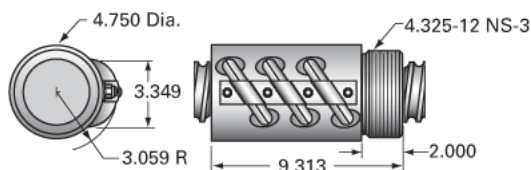

Inch Ball Screw

(Screw)Product Info

| | |
|------------------|------------------|
| Screw Code | 3000-0600 SRT LA |
| Precision | SRT |
| Screw Material | 4150 |
| Thread Direction | LH |

(Screw)Details

| | |
|---|-------|
| Ball Circle Diameter [in] | 3.000 |
| Lead [in] | 0.660 |
| Root Diameter [in] | 2.480 |
| End Code for Types 1,2,3,5 [* Journals may show tracings of the thread] | 60 |
| End Code for Type 4 [* Journals may show tracings of the thread] | 39 |

(Screw)Performance Specifications

| | |
|-----------------------------|--------|
| Lead Accuracy +/- [in./ft.] | 0.0080 |
|-----------------------------|--------|

(Screw)Part Numbers

| | |
|--------------------|---------|
| 2 ft. Part Number | |
| 4 ft. Part Number | SRT0410 |
| 6 ft. Part Number | |
| 8 ft. Part Number | SRT0411 |
| 12 ft. Part Number | SRT0412 |
| 16 ft. Part Number | SRT0413 |
| 20 ft. Part Number | SRT0414 |

| | |
|------------------|----------|
| Ball Nut Number | SBN10257 |
| Thread Direction | LH |

(Nut)Details

| | |
|----------------------------|-------|
| Ball Circle Diameter [in] | 3.000 |
| Lead [in] | 0.660 |
| Nominal Ball Diameter [in] | 0.500 |
| Root diameter [in] | 2.480 |

(Nut)Performance Specifications

| | |
|---|--------|
| Lead Accuracy +/- [in./ft.] | 0.008 |
| Maximum Adjustable Preload [lb] | |
| Spring Rate x 10 ⁶ [lb./in.] | |
| Dynamic Load [lb] | 44316 |
| Static Load [lb] | 271733 |