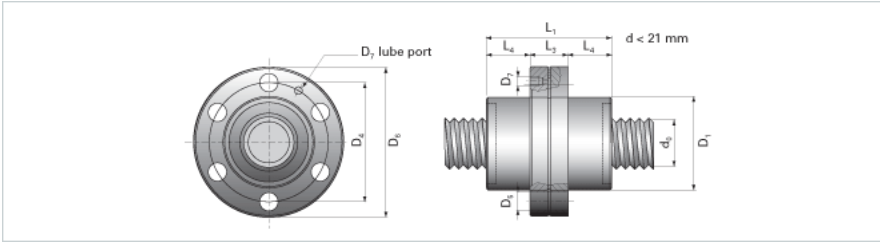

NRS SF NW 44x30

Call 800-321-7800 or visit us online at www.nookindustries.com to configure and order your NRS SF NW 44x30 today!

Product Info

Nominal Rod Diameter [mm] 44

Details

Lead [mm] 30

End Code for Types 1,2,3,5 [* Journals may show tracings of the thread] 40

Dimensions

D1 [mm] 80
D4 [mm] 102
D6 [mm] 124
D7
D8 [mm] M8x1
L1 [mm] 56
L3 [mm] 90
L4 [mm] 33
n x D5 33.5
n x D5 6x11

Performance Specifications

Dynamic Load Ratings C_a [kN] 80.20
Static Load Ratings C_{oa} [kN] 103.10