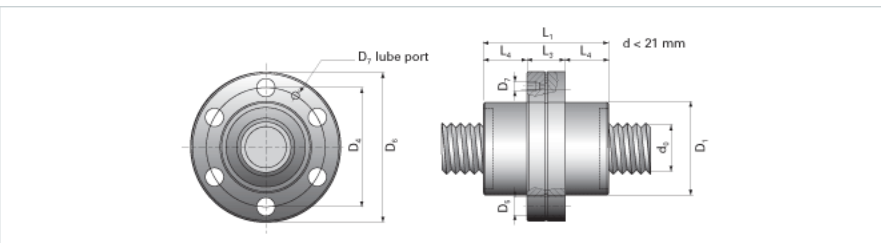

NRS SF NW 44x12

Call 800-321-7800 or visit us online at www.nookindustries.com to configure and order your NRS SF NW 44x12 today!

Product Info	
Nominal Rod Diameter [mm]	44
Details	
Lead [mm]	12
End Code for Types 1,2,3,5 [* Journals may show tracings of the thread]	40
Dimensions	
D1 [mm]	80
D4 [mm]	102
D6 [mm]	124
D7	M8x1
D8 [mm]	56
L1 [mm]	90
L3 [mm]	33
L4 [mm]	28.5
n x D5	6x11
Performance Specifications	
Dynamic Load Ratings Ca [kN]	69.50
Static Load Ratings Coa [kN]	108.60