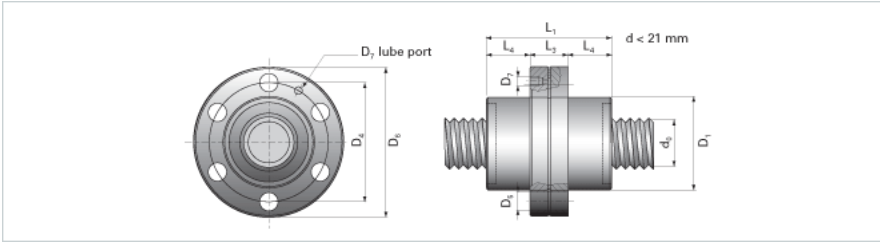

### Product Info

Nominal Rod Diameter [mm] 39

### Details

Lead [mm] 20

End Code for Types 1,2,3,5 [\* Journals may show tracings of the thread] 35

### Dimensions

D1 [mm] 80

D4 [mm] 102

D6 [mm] 124

D7 M6

D8 [mm] 54

L1 [mm] 110

L3 [mm] 38.5

L4 [mm] 33.5

n x D5 6x11