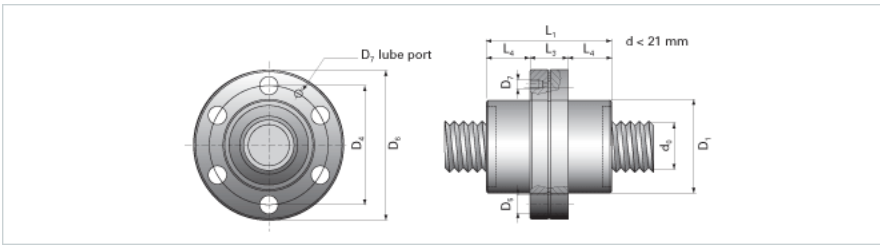

### Product Info

Nominal Rod Diameter [mm] 39

### Details

Lead [mm] 10

End Code for Types 1,2,3,5 [\* Journals may show tracings of the thread] 35

### Dimensions

D1 [mm] 80

D4 [mm] 102

D6 [mm] 124

D7 M6

D8 [mm] 54

L1 [mm] 110

L3 [mm] 38.5

L4 [mm] 33.5

n x D5 6x11