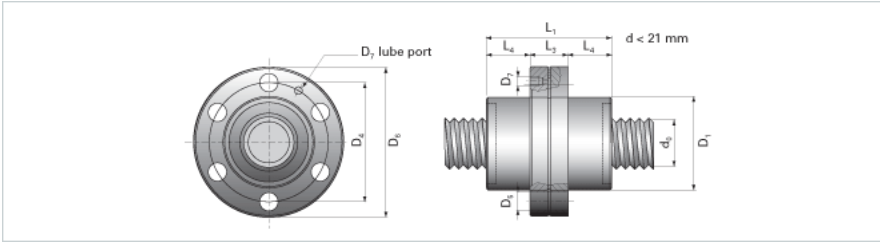

NRS SF NW 30x25

Call 800-321-7800 or visit us online at www.nookindustries.com to configure and order your NRS SF NW 30x25 today!

Product Info

Nominal Rod Diameter [mm] 30

Details

Lead [mm] 25

End Code for Types 1,2,3,5 [* Journals may show tracings of the thread] 25

Dimensions

D1 [mm] 64

D4 [mm] 81

D6 [mm] 98

D7 M6

D8 [mm] 45

L1 [mm] 85

L3 [mm] 27

L4 [mm] 29

n x D5 6x9

Performance Specifications

Dynamic Load Ratings C_a [kN] 61.40

Static Load Ratings C_{oa} [kN] 71.60