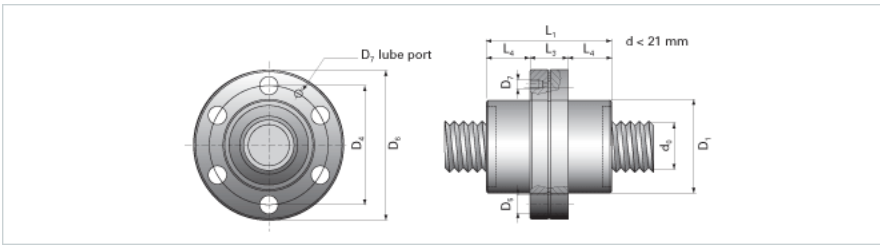

NRS SF NW 30x20

Call 800-321-7800 or visit us online at www.nookindustries.com to configure and order your NRS SF NW 30x20 today!

Product Info

Nominal Rod Diameter [mm] 30

Details

Lead [mm] 20

End Code for Types 1,2,3,5 [* Journals may show tracings of the thread] 25

Dimensions

D1 [mm] 64

D4 [mm] 81

D6 [mm] 98

D7 M6

D8 [mm] 45

L1 [mm] 85

L3 [mm] 27

L4 [mm] 29

n x D5 6x9

Performance Specifications

Dynamic Load Ratings Ca [kN] 59.80

Static Load Ratings Coa [kN] 73.20