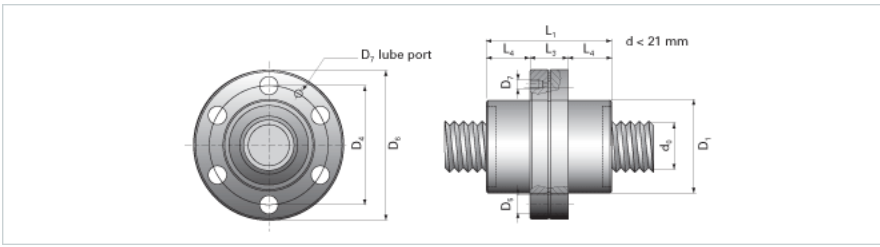

NRS SF NW 30x2

Call 800-321-7800 or visit us online at www.nookindustries.com to configure and order your NRS SF NW 30x2 today!

Product Info

Nominal Rod Diameter [mm] 30

Details

Lead [mm] 2

End Code for Types 1,2,3,5 [* Journals may show tracings of the thread] 25

Dimensions

D1 [mm] 64

D4 [mm] 81

D6 [mm] 98

D7 M6

D8 [mm] 45

L1 [mm] 85

L3 [mm] 27

L4 [mm] 29

n x D5 6x9

Performance Specifications

Dynamic Load Ratings Ca [kN] 35.20

Static Load Ratings Coa [kN] 66.50