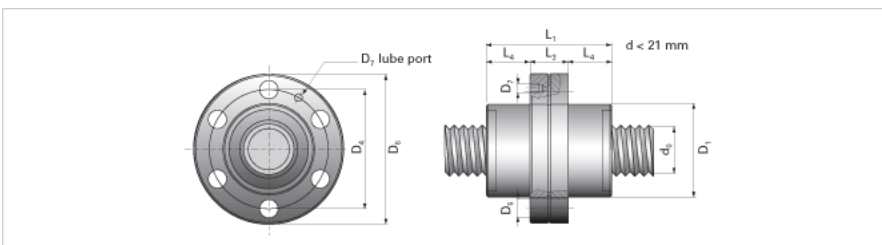

NRS SF NW 25x10

Call 800-321-7800 or visit us online at www.nookindustries.com to configure and order your NRS SF NW 25x10 today!

Product Info

Nominal Rod Diameter [mm] 25

Details

Lead [mm] 10

End Code for Types 1,2,3,5 [* Journals may show tracings of the thread] 20

Dimensions

D1 [mm] 53

D4 [mm] 70

D6 [mm] 84

D7 M6

D8 [mm] 32

L1 [mm] 78

L3 [mm] 20

L4 [mm] 29

n x D5 6x7

Performance Specifications

Dynamic Load Ratings C_a [kN] 36.30

Static Load Ratings C_{oa} [kN] 44.70