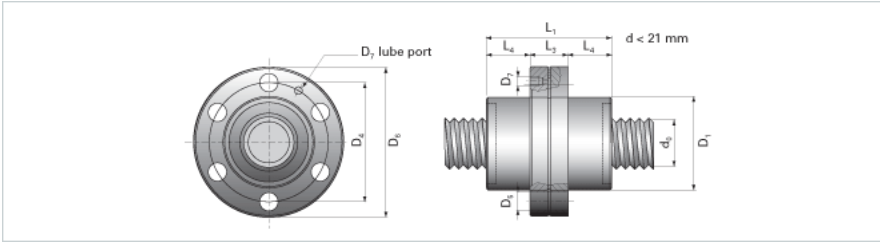

NRS SF NW 21x10

Call 800-321-7800 or visit us online at www.nookindustries.com to configure and order your NRS SF NW 21x10 today!

Product Info

Nominal Rod Diameter [mm] 21

Details

Lead [mm] 10

End Code for Types 1,2,3,5 [* Journals may show tracings of the thread] 17

Dimensions

D1 [mm] 45

D4 [mm] 56

D6 [mm] 68

D7 M6

D8 [mm] 26

L1 [mm] 64

L3 [mm] 18

L4 [mm] 23

n x D5 6x6

Performance Specifications

Dynamic Load Ratings C_a [kN] 28.70

Static Load Ratings C_{0a} [kN] 35.00