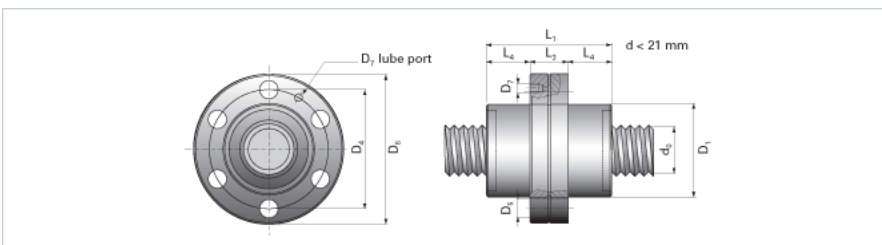

NRS SF NW 20x5

Call 800-321-7800 or visit us online at www.nookindustries.com to configure and order your NRS SF NW 20x5 today!

Product Info

Nominal Rod Diameter [mm]	20
---------------------------	----

Details

Lead [mm]	5
End Code for Types 1,2,3,5 [* Journals may show tracings of the thread]	15

Dimensions

D1 [mm]	42
D4 [mm]	53
D6 [mm]	64
D7	M6
D8 [mm]	-
L1 [mm]	65
L3 [mm]	20
L4 [mm]	22.5
n x D5	6x6

Performance Specifications