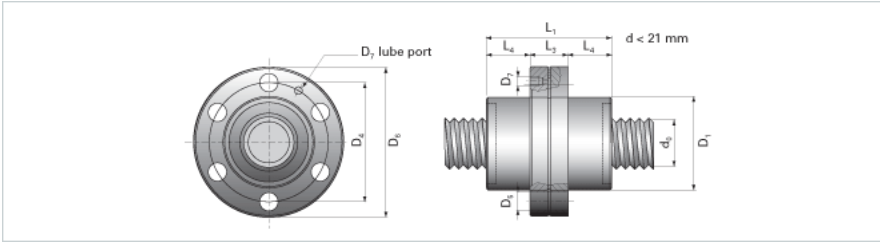

NRS SF NW 20x4

Call 800-321-7800 or visit us online at www.nookindustries.com to configure and order your NRS SF NW 20x4 today!

Product Info

Nominal Rod Diameter [mm] 20

Details

Lead [mm] 4
End Code for Types 1,2,3,5 [* Journals may show tracings of the thread] 15

Dimensions

D1 [mm] 42
D4 [mm] 53
D6 [mm] 64
D7 M6
D8 [mm] -
L1 [mm] 65
L3 [mm] 20
L4 [mm] 22.5
n x D5 6x6

Performance Specifications

Dynamic Load Ratings Ca [kN] 17.72
Static Load Ratings Coa [kN] 34.31