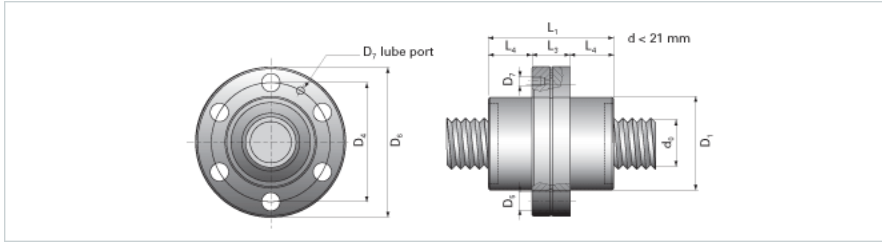

NRS SF NW 15x4

Call 800-321-7800 or visit us online at www.nookindustries.com to configure and order your NRS SF NW 15x4 today!

Product Info

Nominal Rod Diameter [mm] 15

Details

Lead [mm] 4

End Code for Types 1,2,3,5 [* Journals may show tracings of the thread] 12

Dimensions

D1 [mm] 34

D4 [mm] 45

D6 [mm] 56

D7 M5

D8 [mm] -

L1 [mm] 51

L3 [mm] 18

L4 [mm] 16.5

n x D5 6x5

Performance Specifications

Dynamic Load Ratings C_a [kN] 7.16

Static Load Ratings C_{0a} [kN] 16.50