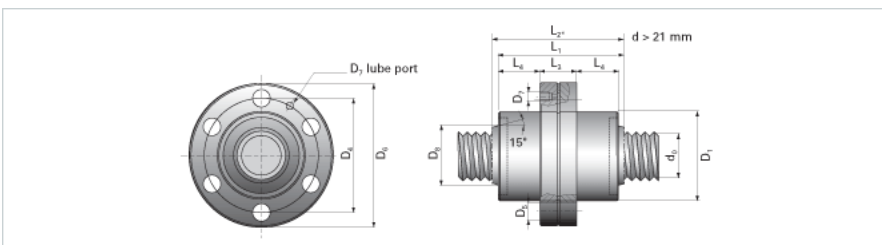

NRS SF 2W 44x24 w/Wiper

Call 800-321-7800 or visit us online at www.nookindustries.com to configure and order your NRS SF 2W 44x24 w/Wiper today!

Product Info

Nominal Rod Diameter [mm] 44

Details

Lead [mm] 24

End Code for Types 1,2,3,5 [* Journals may show tracings of the thread] 40

Dimensions

D1 [mm] 80

D4 [mm] 102

D6 [mm] 124

D7 M8x1

D8 [mm] 56

L1 [mm] 90

L2 [mm] 106

L3 [mm] 33

L4 [mm] 28.5

n x D5 6x11

Performance Specifications

Dynamic Load Ratings C_a [kN] 81.90

Static Load Ratings C_{oa} [kN] 110.70