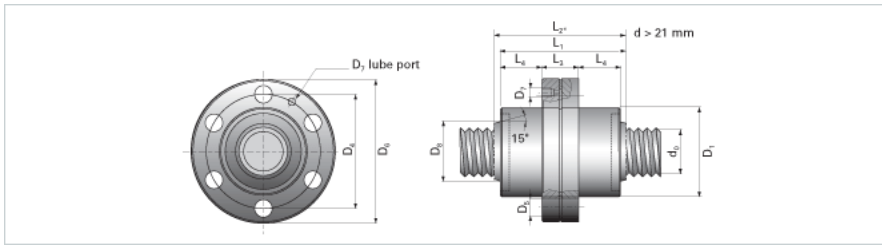

NRS SF 2W 44x12 w/Wiper

Call 800-321-7800 or visit us online at www.nookindustries.com to configure and order your NRS SF 2W 44x12 w/Wiper today!

Product Info

Nominal Rod Diameter [mm] 44

Details

Lead [mm] 12

End Code for Types 1,2,3,5 [* Journals may show tracings of the thread] 40

Dimensions

D1 [mm]	80
D4 [mm]	102
D6 [mm]	124
D7	M8x1
D8 [mm]	56
L1 [mm]	90
L2 [mm]	106
L3 [mm]	33
L4 [mm]	28.5
n x D5	6x11

Performance Specifications