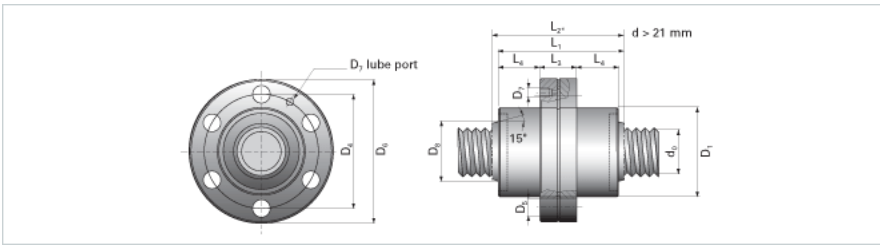

NRS SF 2W 39x10 w/Wiper

Call 800-321-7800 or visit us online at www.nookindustries.com to configure and order your NRS SF 2W 39x10 w/Wiper today!

Product Info

Nominal Rod Diameter [mm] 39

Details

Lead [mm] 10

End Code for Types 1,2,3,5 [* Journals may show tracings of the thread] 35

Dimensions

D1 [mm] 80

D4 [mm] 102

D6 [mm] 124

D7 M6

D8 [mm] 54

L1 [mm] 110

L2 [mm] 126

L3 [mm] 38.5

L4 [mm] 33.5

n x D5 6x11

Performance Specifications

Dynamic Load Ratings Ca [kN] 76.30

Static Load Ratings Coa [kN] 115.10