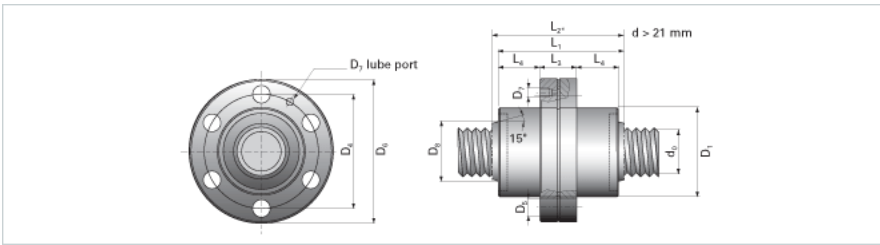

NRS SF 2W 39x5 w/Wiper

Call 800-321-7800 or visit us online at www.nookindustries.com to configure and order your NRS SF 2W 39x5 w/Wiper today!

Product Info

Nominal Rod Diameter [mm] 39

Details

Lead [mm] 5

End Code for Types 1,2,3,5 [* Journals may show tracings of the thread] 35

Dimensions

D1 [mm] 80
D4 [mm] 102
D6 [mm] 124
D7 M6
D8 [mm] 54
L1 [mm] 110
L2 [mm] 126
L3 [mm] 38.5
L4 [mm] 33.5
n x D5 6x11

Performance Specifications