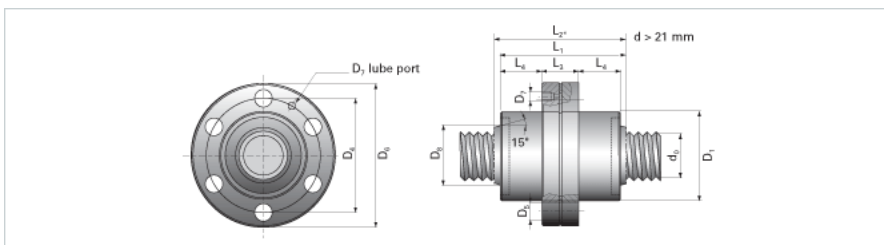

NRS SF 2W 27x2 w/Wiper

Call 800-321-7800 or visit us online at www.nookindustries.com to configure and order your NRS SF 2W 27x2 w/Wiper today!

Product Info

Nominal Rod Diameter [mm] 27

Details

Lead [mm] 2

End Code for Types 1,2,3,5 [* Journals may show tracings of the thread] 25

Dimensions

D1 [mm] 53

D4 [mm] 68

D6 [mm] 83

D7 M6

D8 [mm] 35

L1 [mm] 69

L2 [mm] 69

L3 [mm] 22

L4 [mm] 23.5

n x D5 6x7

Performance Specifications

Dynamic Load Ratings Ca [kN] 26.70

Static Load Ratings Coa [kN] 38.83