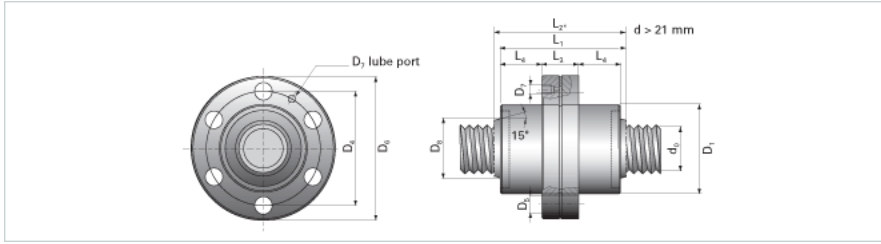

NRS SF 2W 23x8 w/Wiper

Call 800-321-7800 or visit us online at www.nookindustries.com to configure and order your NRS SF 2W 23x8 w/Wiper today!

Product Info

Nominal Rod Diameter [mm] 23

Details

Lead [mm] 8

End Code for Types 1,2,3,5 [* Journals may show tracings of the thread] 17

Dimensions

D1 [mm] 45
D4 [mm] 56
D6 [mm] 67
D7 M6
D8 [mm] 30
L1 [mm] 65
L2 [mm] 65
L3 [mm] 20
L4 [mm] 22.5
n x D5 6x7

Performance Specifications