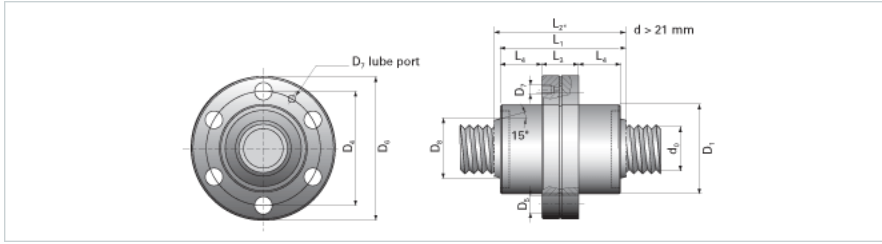

NRS SF 2W 23x2 w/Wiper

Call 800-321-7800 or visit us online at www.nookindustries.com to configure and order your NRS SF 2W 23x2 w/Wiper today!

Product Info

Nominal Rod Diameter [mm] 23

Details

Lead [mm] 2

End Code for Types 1,2,3,5 [* Journals may show tracings of the thread] 17

Dimensions

D1 [mm] 45
 D4 [mm] 56
 D6 [mm] 67
 D7 M6
 D8 [mm] 30
 L1 [mm] 65
 L2 [mm] 65
 L3 [mm] 20
 L4 [mm] 22.5
 n x D5 6x7

Performance Specifications