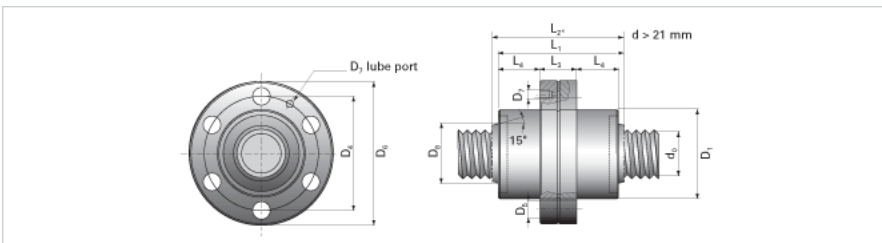

NRS SF 2W 21x5 w/Wiper

Call 800-321-7800 or visit us online at www.nookindustries.com to configure and order your NRS SF 2W 21x5 w/Wiper today!

Product Info

Nominal Rod Diameter [mm] 21

Details

Lead [mm] 5

End Code for Types 1,2,3,5 [* Journals may show tracings of the thread] 17

Dimensions

D1 [mm] 45
D4 [mm] 56
D6 [mm] 68
D7 M6
D8 [mm] 26
L1 [mm] 64
L2 [mm] 72
L3 [mm] 18
L4 [mm] 23
n x D5 6x6

Performance Specifications