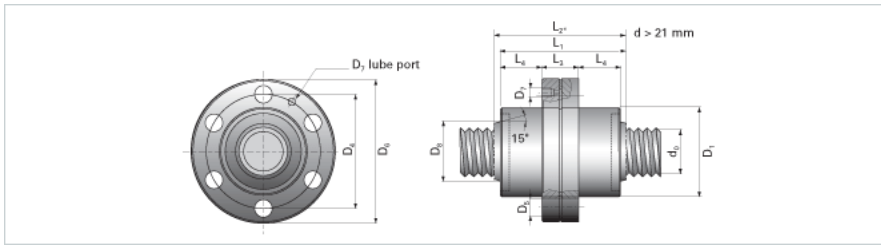

NRS SF 2W 12x5 w/Wiper

Call 800-321-7800 or visit us online at www.nookindustries.com to configure and order your NRS SF 2W 12x5 w/Wiper today!

Product Info

Nominal Rod Diameter [mm] 12

Details

Lead [mm] 5

End Code for Types 1,2,3,5 [* Journals may show tracings of the thread] n/a

Dimensions

D1 [mm] 26

D4 [mm] 36

D6 [mm] 46

D7 M4

D8 [mm] -

L1 [mm] 41

L2 [mm] -

L3 [mm] 13

L4 [mm] 14

n x D5 6x4.5

Performance Specifications

Dynamic Load Ratings Ca [kN] 4.88

Static Load Ratings Coa [kN] 15.50