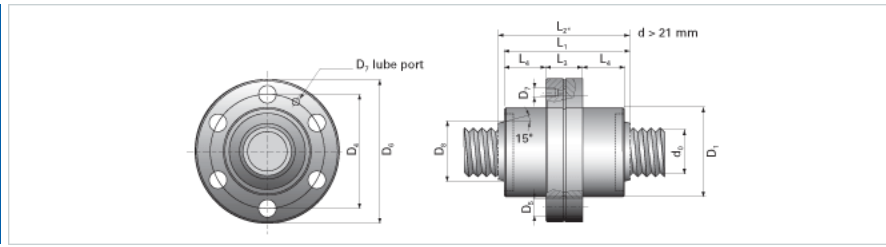

NRS SF 2W 12x2 w/Wiper

Call 800-321-7800 or visit us online at www.nookindustries.com to configure and order your NRS SF 2W 12x2 w/Wiper today!

Product Info

Nominal Rod Diameter [mm] 12

Details

Lead [mm] 2
End Code for Types 1,2,3,5 [* Journals may show tracings of the thread] n/a

Dimensions

D1 [mm] 26
D4 [mm] 36
D6 [mm] 46
D7 M4
D8 [mm] -
L1 [mm] 41
L2 [mm] -
L3 [mm] 13
L4 [mm] 14
n x D5 6x4.5

Performance Specifications

Dynamic Load Ratings C_a [kN] 6.14
Static Load Ratings C_{oa} [kN] 13.36