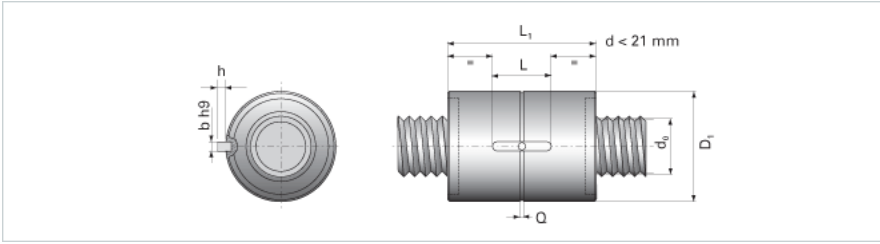

NRS S NW 39x15

Call 800-321-7800 or visit us online at www.nookindustries.com to configure and order your NRS S NW 39x15 today!

Product Info

Nominal Rod Diameter [mm] 39

Details

Lead [mm] 15

End Code for Types 1,2,3,5 [* Journals may show tracings of the thread] 35

Dimensions

D1 [mm] 80

D7 [mm] 7

D8 [mm] 50

L1 [mm] 110

Keyway (L x b x h) 40x8x3

Performance Specifications

Dynamic Load Ratings Ca [kN] 82.80