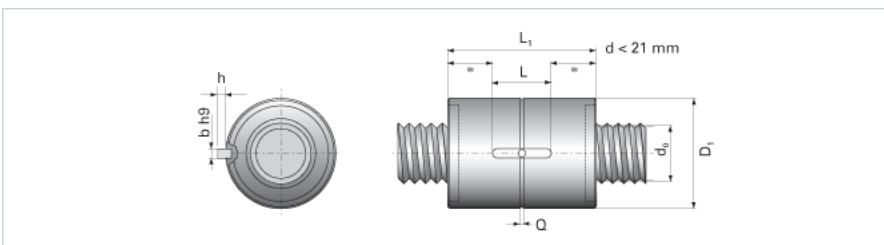

NRS S NW 39x10

Call 800-321-7800 or visit us online at www.nookindustries.com to configure and order your NRS S NW 39x10 today!

Product Info

Nominal Rod Diameter [mm] 39

Details

Lead [mm] 10

End Code for Types 1,2,3,5 [* Journals may show tracings of the thread] 35

Dimensions

D1 [mm] 80

D7 [mm] 7

D8 [mm] 50

L1 [mm] 110

Keyway (L x b x h) 40x8x3

Performance Specifications

Dynamic Load Ratings Ca [kN] 76.30