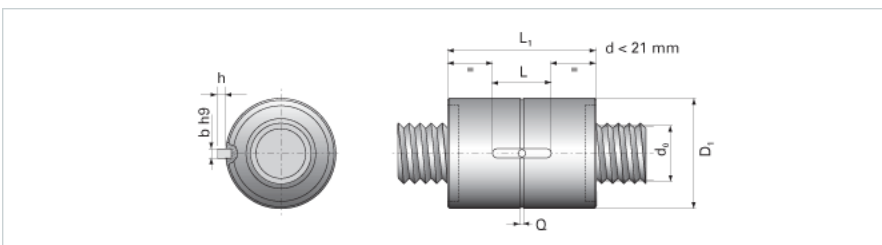

NRS S NW 30x25

Call 800-321-7800 or visit us online at www.nookindustries.com to configure and order your NRS S NW 30x25 today!

Product Info

Nominal Rod Diameter [mm] 30

Details

Lead [mm] 25

End Code for Types 1,2,3,5 [* Journals may show tracings of the thread] 25

Dimensions

D1 [mm] 64

D7 [mm] 5

D8 [mm] 38

L1 [mm] 85

Keyway (L x b x h) 32x6x6

Performance Specifications

Dynamic Load Ratings C_a [kN] 61.40