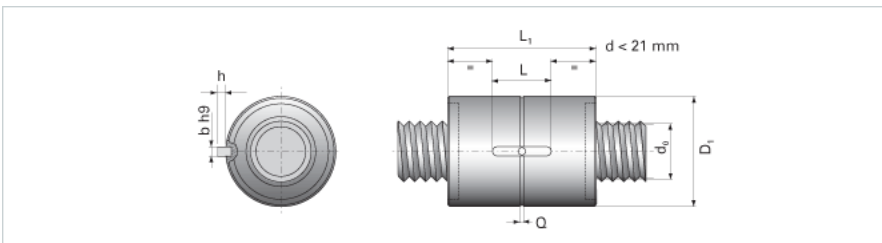

NRS S NW 30x20

Call 800-321-7800 or visit us online at www.nookindustries.com to configure and order your NRS S NW 30x20 today!

Product Info

Nominal Rod Diameter [mm] 30

Details

Lead [mm] 20

End Code for Types 1,2,3,5 [* Journals may show tracings of the thread] 25

Dimensions

D1 [mm] 64

D7 [mm] 5

D8 [mm] 38

L1 [mm] 85

Keyway (L x b x h) 32x6x6

Performance Specifications

Dynamic Load Ratings C_a [kN] 59.80