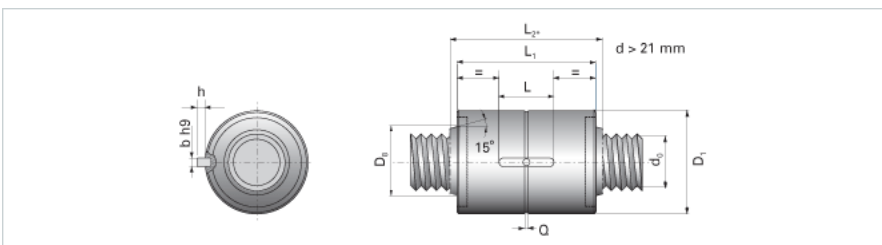

### Product Info

Nominal Rod Diameter [mm] 39

### Details

Lead [mm] 10

End Code for Types 1,2,3,5 [\* Journals may show tracings of the thread] 35

### Dimensions

D1 [mm] 80

D7 [mm] 7

D8 [mm] 50

L1 [mm] 110

L2 [mm] 126

Keyway (L x b x h) 40x8x3