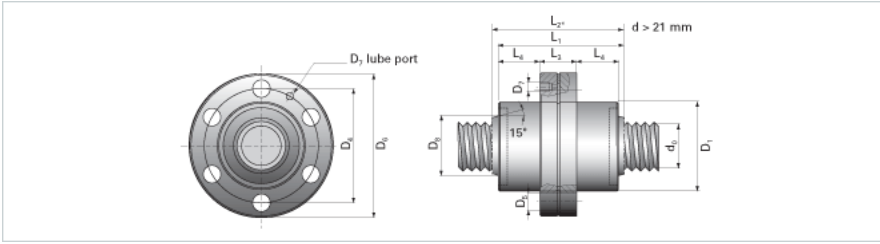

NRS BF 2W 39x20 w/Wiper

Call 800-321-7800 or visit us online at www.nookindustries.com to configure and order your NRS BF 2W 39x20 w/Wiper today!

Product Info

Nominal Rod Diameter [mm] 39

Details

Lead [mm] 20

End Code for Types 1,2,3,5 [* Journals may show tracings of the thread] 35

Dimensions

D1 [mm] 80

D4 [mm] 102

D6 [mm] 124

D7 M6

D8 [mm] 54

L1 [mm] 110

L2 [mm] 126

L3 [mm] 38.5

L4 [mm] 33.5

n x D5 6x11

Performance Specifications

Backlash [mm] 0.04

Dynamic Load Ratings C_a [kN] 144.70

Static Load Ratings C_{oa} [kN] 218.60