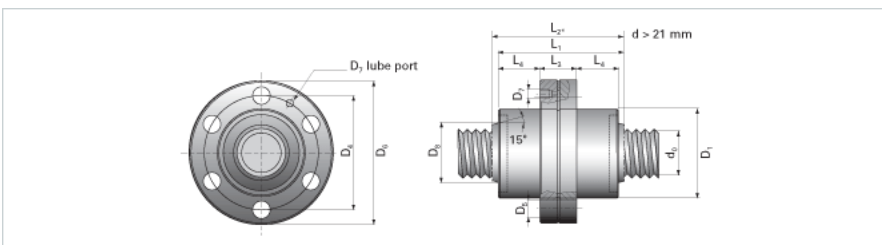

NRS BF 2W 39x15 w/Wiper

Call 800-321-7800 or visit us online at www.nookindustries.com to configure and order your NRS BF 2W 39x15 w/Wiper today!

Product Info

Nominal Rod Diameter [mm] 39

Details

Lead [mm] 15

End Code for Types 1,2,3,5 [* Journals may show tracings of the thread] 35

Dimensions

D1 [mm] 80
D4 [mm] 102
D6 [mm] 124
D7 M6
D8 [mm] 54
L1 [mm] 110
L2 [mm] 126
L3 [mm] 38.5
L4 [mm] 33.5
n x D5 6x11

Performance Specifications