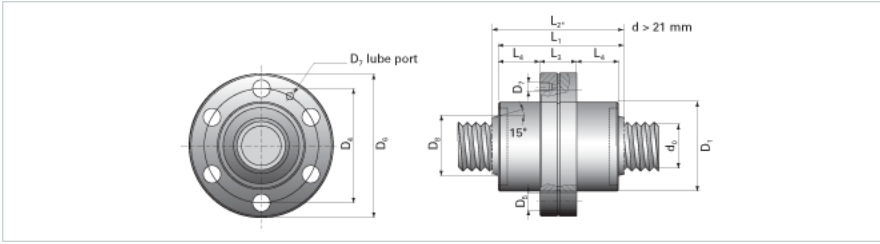

### Product Info

Nominal Rod Diameter [mm] 30

### Details

Lead [mm] 25

End Code for Types 1,2,3,5 [\* Journals may show tracings of the thread] 25

### Dimensions

D1 [mm] 64

D4 [mm] 81

D6 [mm] 98

D7 M6

D8 [mm] 45

L1 [mm] 85

L2 [mm] 99

L3 [mm] 27

L4 [mm] 29

n x D5 6x9