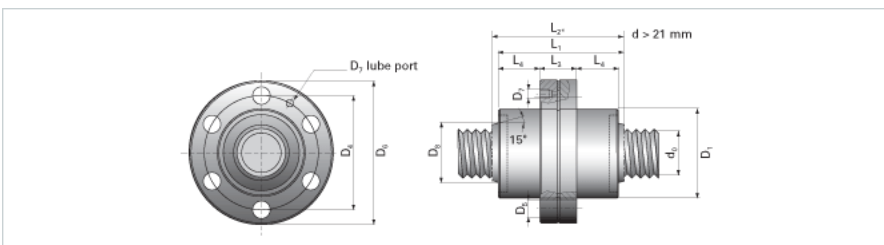

NRS BF 2W 30x20 w/Wiper

Call 800-321-7800 or visit us online at www.nookindustries.com to configure and order your NRS BF 2W 30x20 w/Wiper today!

Product Info

Nominal Rod Diameter [mm] 30

Details

Lead [mm] 20

End Code for Types 1,2,3,5 [* Journals may show tracings of the thread] 25

Dimensions

D1 [mm] 64

D4 [mm] 81

D6 [mm] 98

D7 M6

D8 [mm] 45

L1 [mm] 85

L2 [mm] 99

L3 [mm] 27

L4 [mm] 29

n x D5 6x9

Performance Specifications

Backlash [mm] 0.07

Dynamic Load Ratings Ca [kN] 99.80

Static Load Ratings Coa [kN] 146.60