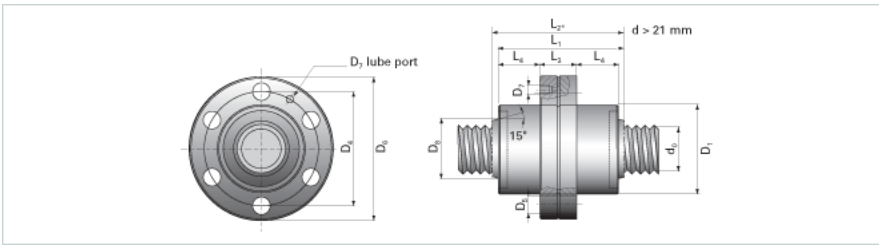

NRS BF 2W 30x15 w/Wiper

Call 800-321-7800 or visit us online at www.nookindustries.com to configure and order your NRS BF 2W 30x15 w/Wiper today!

Product Info

Nominal Rod Diameter [mm] 30

Details

Lead [mm] 15

End Code for Types 1,2,3,5 [* Journals may show tracings of the thread] 25

Dimensions

D1 [mm] 64

D4 [mm] 81

D6 [mm] 98

D7 M6

D8 [mm] 45

L1 [mm] 85

L2 [mm] 99

L3 [mm] 27

L4 [mm] 29

n x D5 6x9

Performance Specifications

Backlash [mm] 0.07

Dynamic Load Ratings Ca [kN] 96.40

Static Load Ratings Coa [kN] 150.30