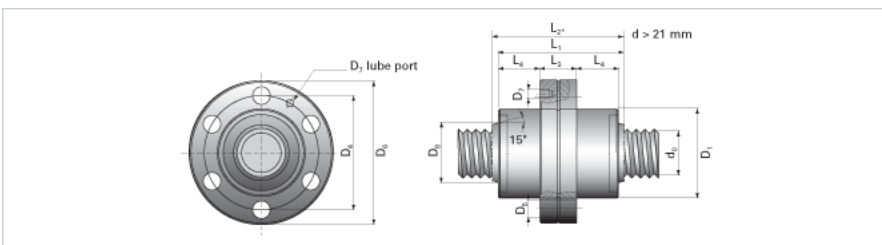

NRS BF 2W 20x6 w/Wiper

Call 800-321-7800 or visit us online at www.nookindustries.com to configure and order your NRS BF 2W 20x6 w/Wiper today!

Product Info

Nominal Rod Diameter [mm] 20

Details

Lead [mm] 6

End Code for Types 1,2,3,5 [* Journals may show tracings of the thread] 15

Dimensions

D1 [mm] 42
 D4 [mm] 53
 D6 [mm] 64
 D7 M6
 D8 [mm] -
 L1 [mm] 65
 L2 [mm] -
 L3 [mm] 20
 L4 [mm] 22.5
 n x D5 6x6

Performance Specifications