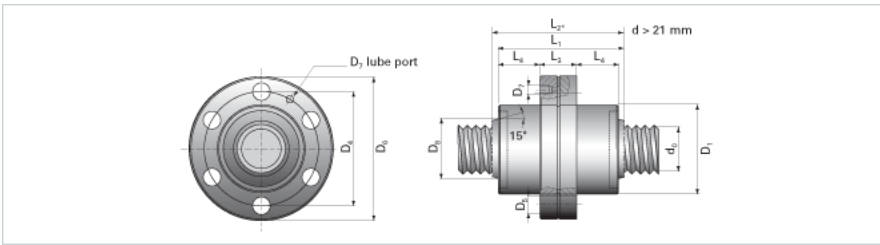

NRS BF 2W 20x2 w/Wiper

Call 800-321-7800 or visit us online at www.nookindustries.com to configure and order your NRS BF 2W 20x2 w/Wiper today!

Product Info

Nominal Rod Diameter [mm] 20

Details

Lead [mm] 2

End Code for Types 1,2,3,5 [* Journals may show tracings of the thread] 15

Dimensions

D1 [mm] 42
 D4 [mm] 53
 D6 [mm] 64
 D7 M6
 D8 [mm] -
 L1 [mm] 65
 L2 [mm] -
 L3 [mm] 20
 L4 [mm] 22.5
 n x D5 6x6

Performance Specifications