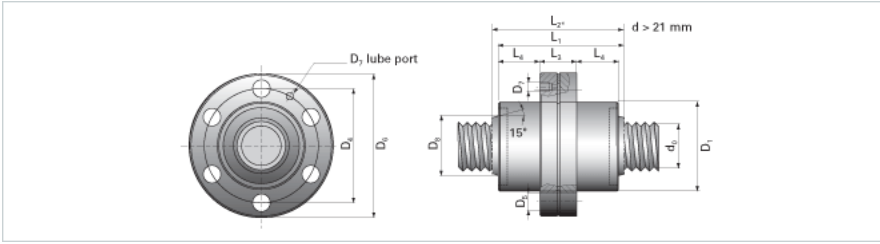

NRS BF 2W 15x5 w/Wiper

Call 800-321-7800 or visit us online at www.nookindustries.com to configure and order your NRS BF 2W 15x5 w/Wiper today!

Product Info

Nominal Rod Diameter [mm] 15

Details

Lead [mm] 5

End Code for Types 1,2,3,5 [* Journals may show tracings of the thread] 12

Dimensions

D1 [mm] 34

D4 [mm] 45

D6 [mm] 56

D7 M5

D8 [mm] -

L1 [mm] 51

L2 [mm] -

L3 [mm] 18

L4 [mm] 16.5

n x D5 6x5

Performance Specifications

Backlash [mm] 0.02

Dynamic Load Ratings C_a [kN] 11.20

Static Load Ratings C_{0a} [kN] 36.90