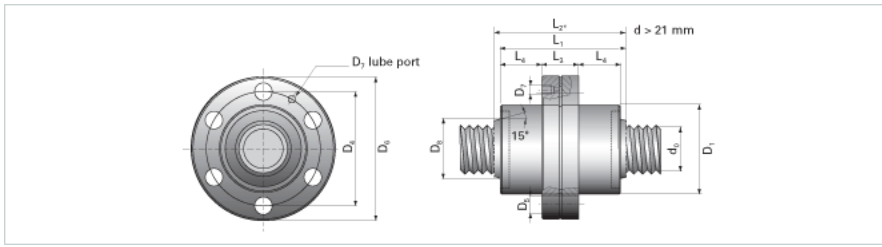

NRS BF 2W 15x2 w/Wiper

Call 800-321-7800 or visit us online at www.nookindustries.com to configure and order your NRS BF 2W 15x2 w/Wiper today!

Product Info

Nominal Rod Diameter [mm] 15

Details

Lead [mm] 2

End Code for Types 1,2,3,5 [* Journals may show tracings of the thread] 12

Dimensions

D1 [mm] 34

D4 [mm] 45

D6 [mm] 56

D7 M5

D8 [mm] -

L1 [mm] 51

L2 [mm] -

L3 [mm] 18

L4 [mm] 16.5

n x D5 6x5

Performance Specifications

Backlash [mm] 0.02

Dynamic Load Ratings C_a [kN] 13.47

Static Load Ratings C_{0a} [kN] 31.74