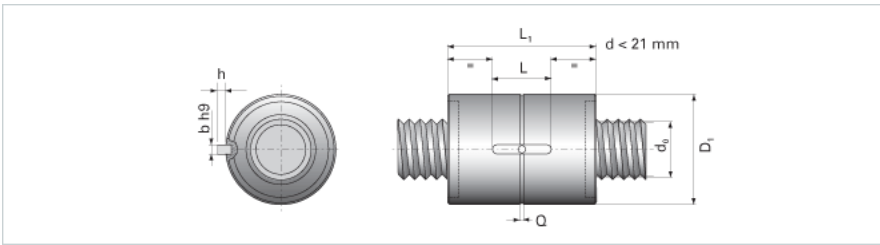

NRS B NW 30x20

Call 800-321-7800 or visit us online at www.nookindustries.com to configure and order your NRS B NW 30x20 today!

Product Info

Nominal Rod Diameter [mm] 30

Details

Lead [mm] 20

End Code for Types 1,2,3,5 [* Journals may show tracings of the thread] 25

Dimensions

D1 [mm] 64

D7 [mm] 5

D8 [mm] 38

L1 [mm] 85

Keyway (L x b x h) 32x6x6

Performance Specifications

Backlash [mm] 0.07