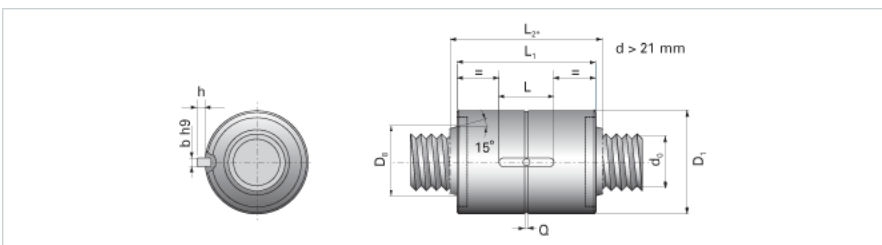

NRS B 2W 60x20 w/Wiper

Call 800-321-7800 or visit us online at www.nookindustries.com to configure and order your NRS B 2W 60x20 w/Wiper today!

Product Info

Nominal Rod Diameter [mm] 60

Details

Lead [mm] 20

End Code for Types 1,2,3,5 [* Journals may show tracings of the thread] 55

Dimensions

D1 [mm] 130

D7 [mm] 10.5

D8 [mm] 71

L1 [mm] 162

L2 [mm] 180

Keyway (L x b x h) 45x10x3