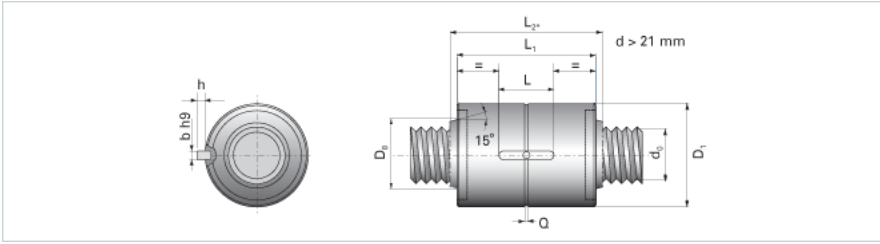

NRS B 2W 60x15 w/Wiper

Call 800-321-7800 or visit us online at www.nookindustries.com to configure and order your NRS B 2W 60x15 w/Wiper today!

Product Info

Nominal Rod Diameter [mm] 60

Details

Lead [mm] 15

End Code for Types 1,2,3,5 [* Journals may show tracings of the thread] 55

Dimensions

D1 [mm] 130

D7 [mm] 10.5

D8 [mm] 71

L1 [mm] 162

L2 [mm] 180

Keyway (L x b x h) 45x10x3