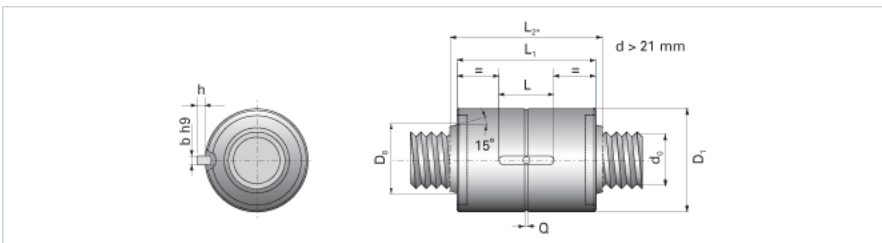

NRS B 2W 48x20 w/Wiper

Call 800-321-7800 or visit us online at www.nookindustries.com to configure and order your NRS B 2W 48x20 w/Wiper today!

Product Info

Nominal Rod Diameter [mm] 48

Details

Lead [mm] 20

End Code for Types 1,2,3,5 [* Journals may show tracings of the thread] 40

Dimensions

D1 [mm] 100

D7 [mm] 7

D8 [mm] 60

L1 [mm] 127

L2 [mm] 142

Keyway (L x b x h) 45x8x3