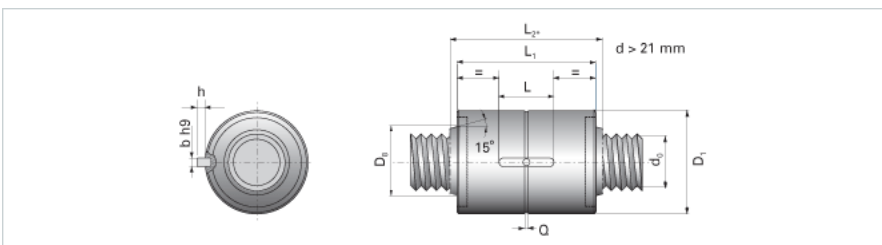

### Product Info

Nominal Rod Diameter [mm] 39

### Details

Lead [mm] 15

End Code for Types 1,2,3,5 [\* Journals may show tracings of the thread] 35

### Dimensions

D1 [mm] 80

D7 [mm] 7

D8 [mm] 50

L1 [mm] 110

L2 [mm] 126

Keyway (L x b x h) 40x8x3