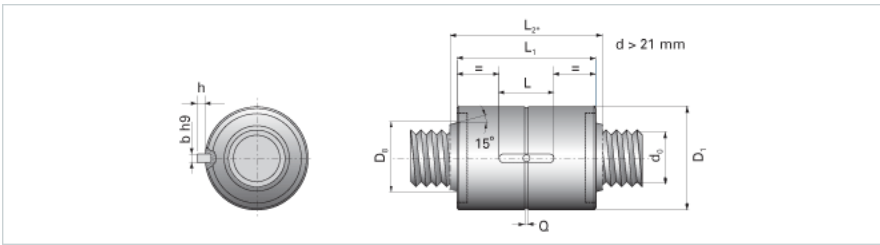

NRS B 2W 30x15 w/Wiper

Call 800-321-7800 or visit us online at www.nookindustries.com to configure and order your NRS B 2W 30x15 w/Wiper today!

Product Info

Nominal Rod Diameter [mm] 30

Details

Lead [mm] 15

End Code for Types 1,2,3,5 [* Journals may show tracings of the thread] 25

Dimensions

D1 [mm] 64

D7 [mm] 5

D8 [mm] 38

L1 [mm] 85

L2 [mm] 99

Keyway (L x b x h) 32x6x6