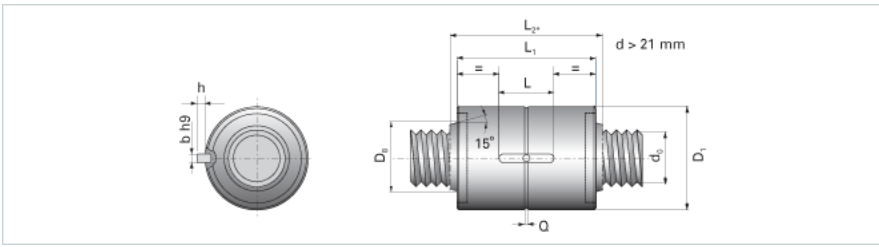

### Product Info

Nominal Rod Diameter [mm] 27

### Details

Lead [mm] 8

End Code for Types 1,2,3,5 [\* Journals may show tracings of the thread] 25

### Dimensions

D1 [mm] 53

D7 [mm] 5

D8 [mm] 35

L1 [mm] 55

L2 [mm] 69

Keyway (L x b x h) 20x5x2