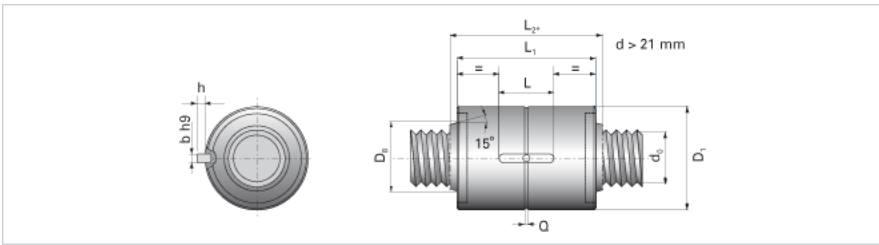

NRS B 2W 25x5 w/Wiper

Call 800-321-7800 or visit us online at www.nookindustries.com to configure and order your NRS B 2W 25x5 w/Wiper today!

Product Info

Nominal Rod Diameter [mm] 25

Details

Lead [mm] 5
End Code for Types 1,2,3,5 [* Journals may show tracings of the thread] 20

Dimensions

D1 [mm] 53
D7 [mm] 5
D8 [mm] 32
L1 [mm] 78
L2 [mm] 90
Keyway (L x b x h) 25x6x2.5

Performance Specifications

Backlash [mm] 0.02
Dynamic Load Ratings Ca [kN] 52.70
Static Load Ratings Coa [kN] 92.00