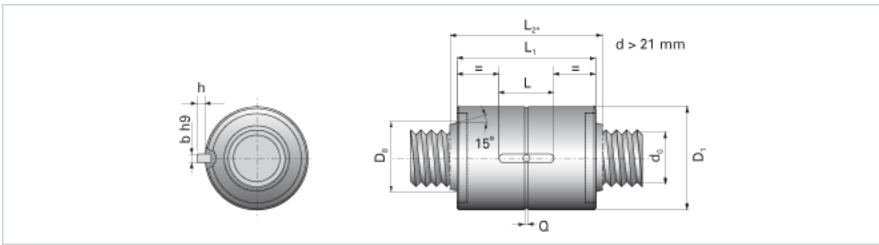

NRS B 2W 20x5 w/Wiper

Call 800-321-7800 or visit us online at www.nookindustries.com to configure and order your NRS B 2W 20x5 w/Wiper today!

Product Info

Nominal Rod Diameter [mm] 20

Details

Lead [mm] 5
End Code for Types 1,2,3,5 [* Journals may show tracings of the thread] 15

Dimensions

D1 [mm] 42
D7 [mm] 3
D8 [mm] -
L1 [mm] 55
L2 [mm] -
Keyway (L x b x h) 20x4x1.5

Performance Specifications

Backlash [mm] 0.02
Dynamic Load Ratings Ca [kN] 27.80
Static Load Ratings Coa [kN] 76.73